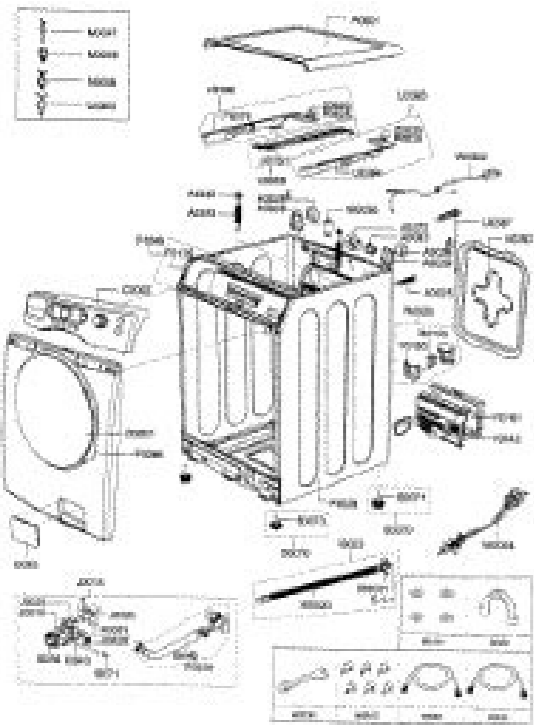

Samsung vrt washer owners manual. Samsung vrt washing machine user manual. Samsung vrt washer manual.

May 20, 2022 · Samsung's 4.5 cu. ft. capacity front load Samsung's 4.5 cu. ft. capacity front load washer with steam eliminates stains without the need to pretreat. Self Clean+ keeps your washer drum fresh and clean, while Smart Care allows for easy troubleshooting from the convenience of your smartphone1. May 20, 2022 · Samsung's 4.5 cu. ft. capacity front load Samsung's 4.5 cu. ft. capacity front load washer with steam eliminates stains without the need to pretreat. Self Clean+ keeps your washer drum fresh and clean, while Smart Care allows for easy troubleshooting from the convenience of your smartphone1.