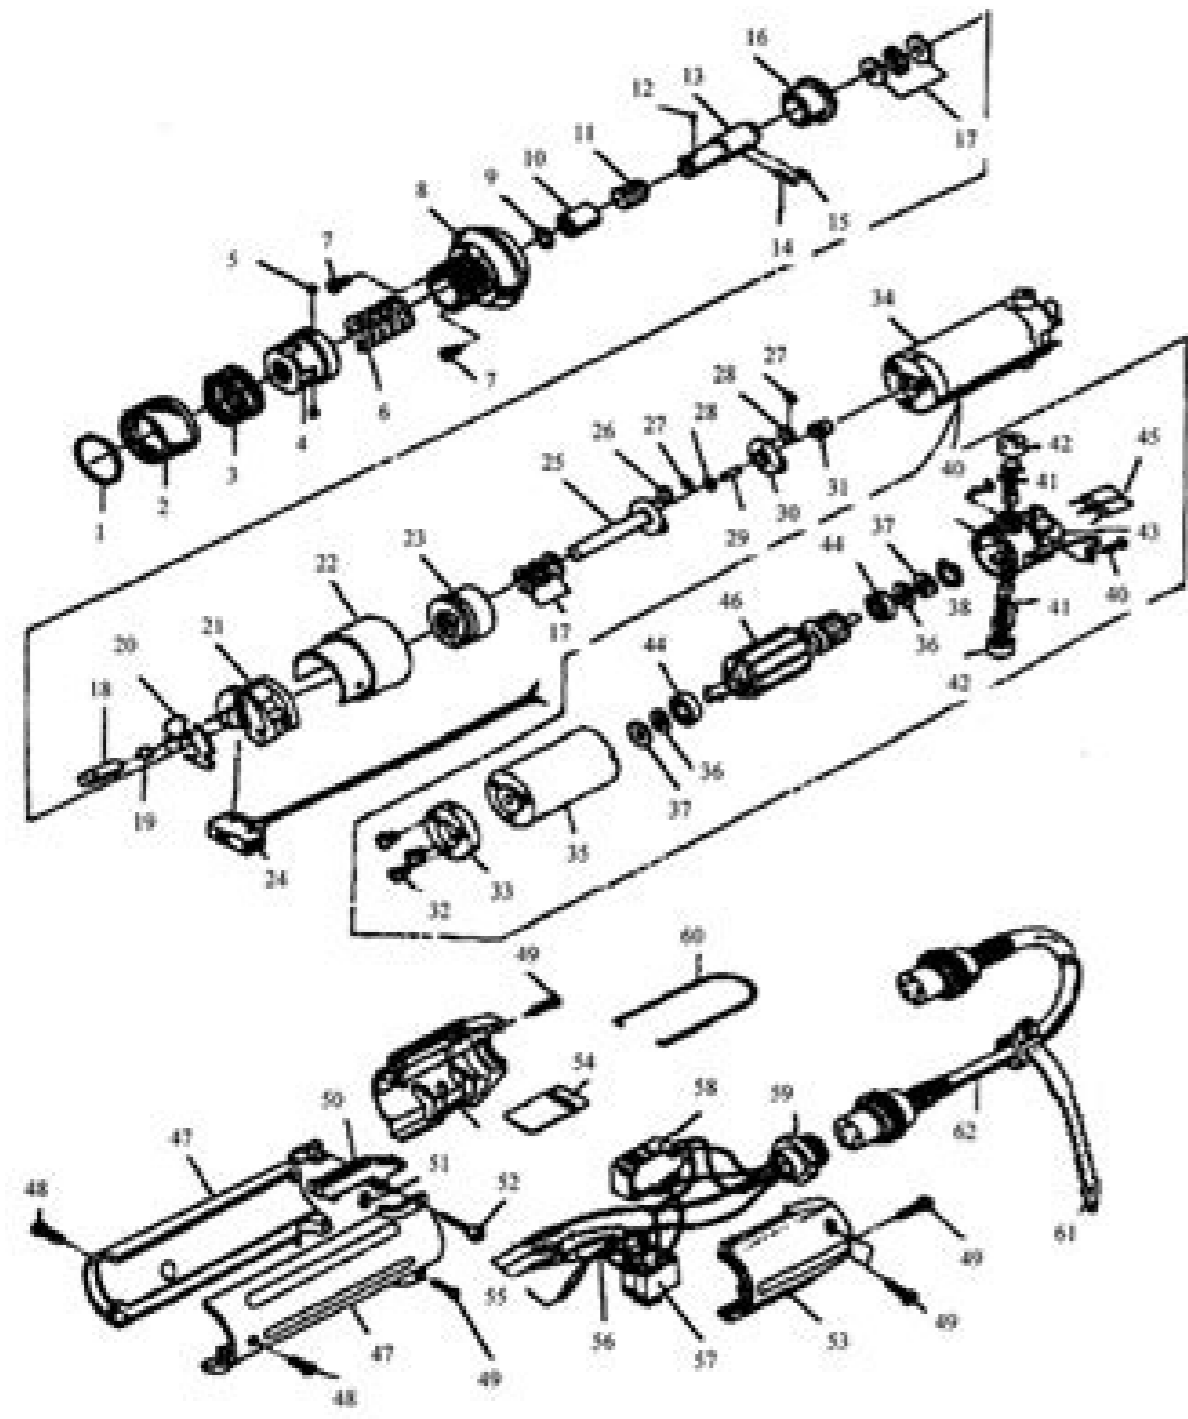

Samsung vrt washer manual online service catalog download

SS-4000 & SS-4000X

Rev 1.0

Manual For
Cardinal
Digital
Scale 748

Download

Samsung vrt washer owners manual. Samsung vrt washing machine user manual. Samsung vrt washer manual.

May 20, 2022 · Samsung's 4.5 cu. ft. capacity front load Samsung's 4.5 cu. ft. capacity front load washer with steam eliminates stains without the need to pretreat. Self Clean+ keeps your washer drum fresh and clean, while Smart Care allows for easy troubleshooting from the convenience of your smartphone1. May 20, 2022 · Samsung's 4.5 cu. ft. capacity front load Samsung's 4.5 cu. ft. capacity front load washer with steam eliminates stains without the need to pretreat. Self Clean+ keeps your washer drum fresh and clean, while Smart Care allows for easy troubleshooting from the convenience of your smartphone1.